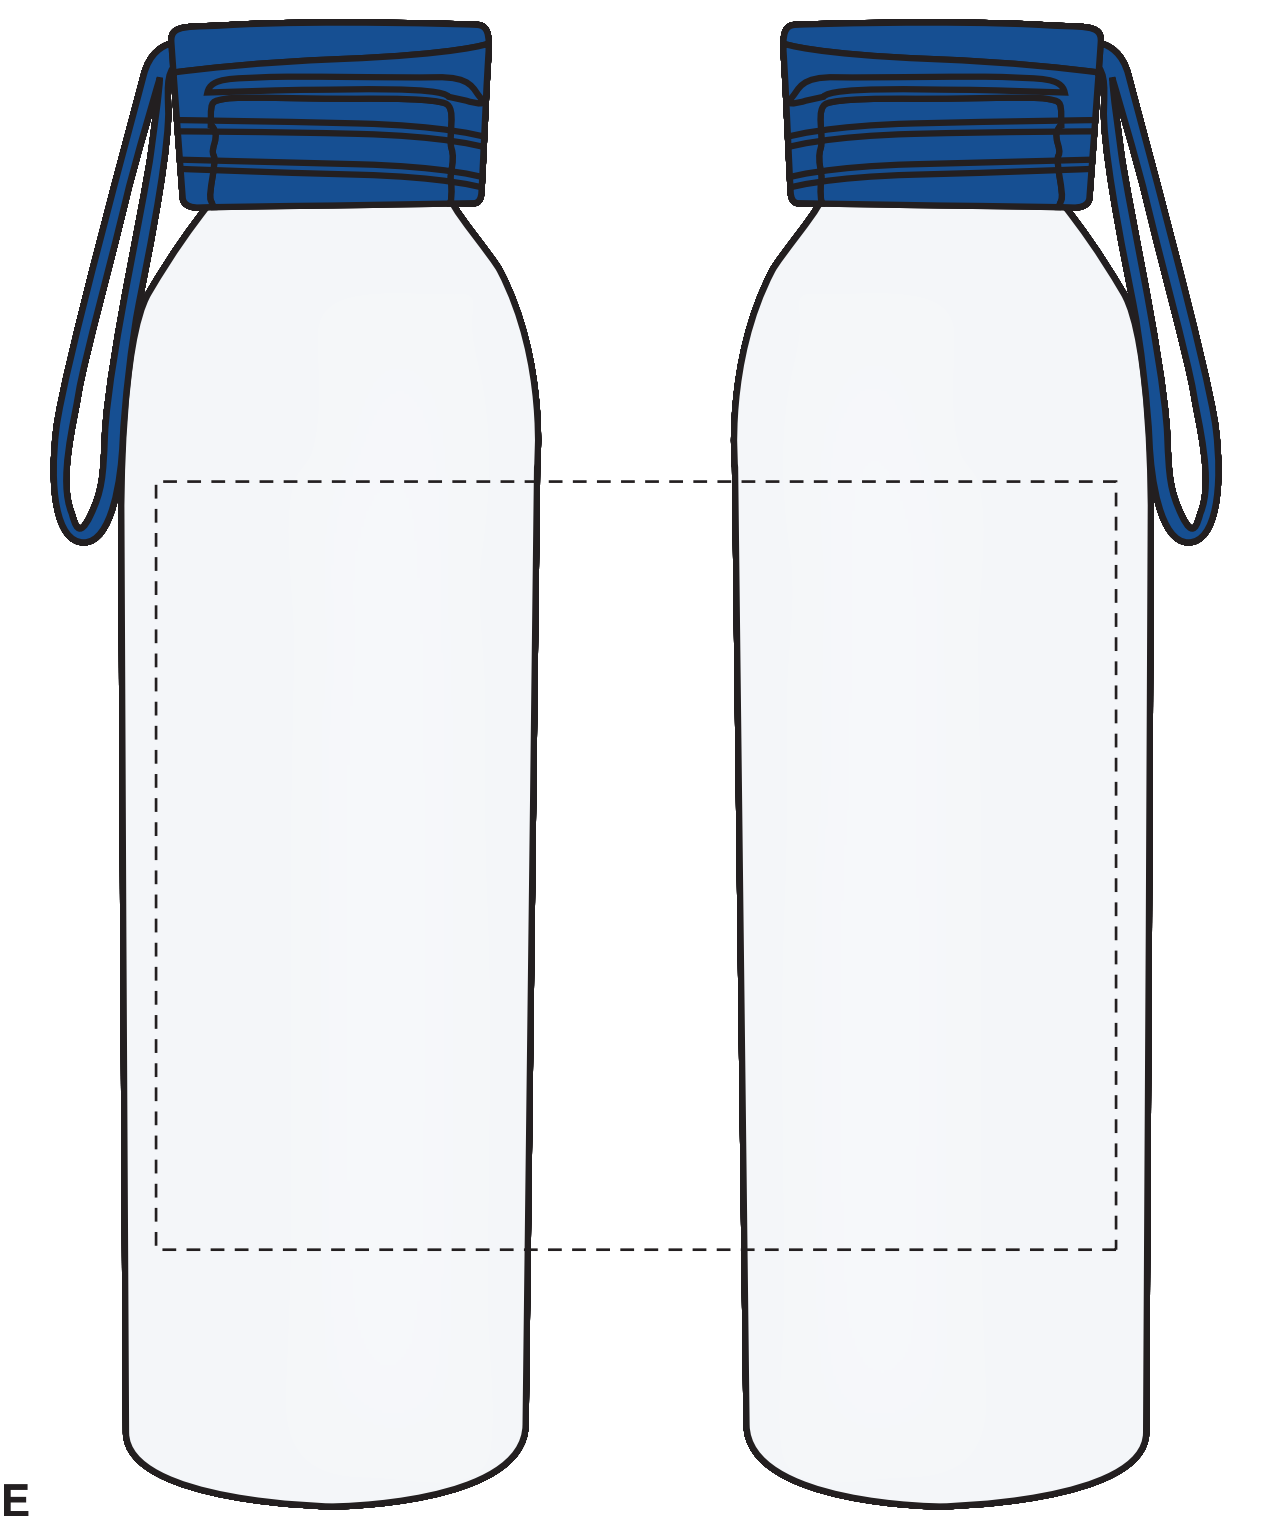

STANDARD SILK SCREEN

F.P.O

COMPOSITE
NOT ACTUAL SIZE

Dashed Line For Imprint Area Only. Will Not Print.

Artist/Date:	Item #: 5302	Proofing:
Order #:	Imprint Size: 2.5" W x 4" H	
Ship Date:	Wraparound: 5" W x 4" H	
Imprint Color:	Imprint Type: Standard Silk Screen	
Item Color:		

Wraparound

F.P.O

Dashed Line For Imprint Area Only. Will Not Print.

Artist/Date:	Item #: 5302	Proofing:
Order #:	Imprint Size: 2.5" W x 4" H	
Ship Date:	Wraparound: 5" W x 4" H	
Imprint Color:	Imprint Type: Standard Silk Screen	
Item Color:		

COMPOSITE
NOT ACTUAL SIZE

2 sided

F.P.O.

Dashed Line For Imprint Area Only. Will Not Print.

Artist/Date:	Item #: 5302	Proofing:
Order #:	Imprint Size: 2.5" W x 4" H	
Ship Date:	Imprint Type: Standard Silk Screen	
Imprint Color:		
Item Color:		