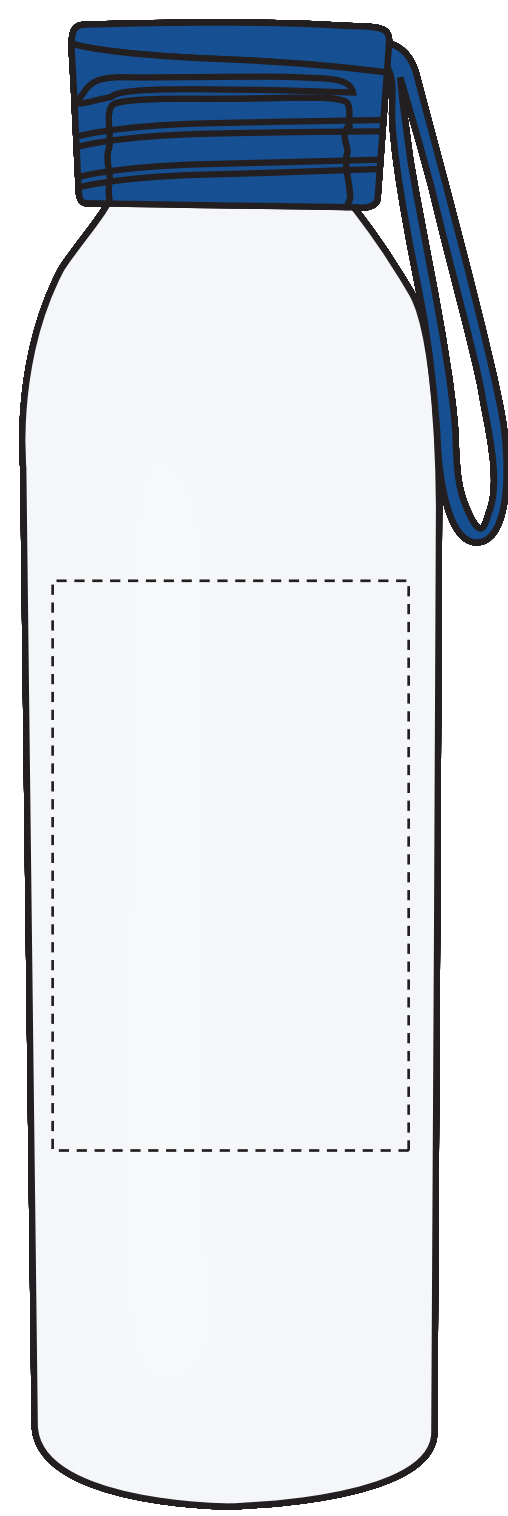

STANDARD SILK SCREEN

F.P.O

COMPOSITE
NOT ACTUAL SIZE

Dashed Line For Imprint Area Only. Will Not Print.

Artist/Date:	Item #: 5302	Proofing:
Order #:	Imprint Size: 2.5" W x 4" H	
Ship Date:	Wraparound: 5" W x 4" H	
Imprint Color:	Imprint Type: Standard Silk Screen	
Item Color:		

Wraparound

F.P.O

Dashed Line For Imprint Area Only. Will Not Print.

Artist/Date:	Item #: 5302	Proofing:
Order #:	Imprint Size: 2.5" W x 4" H	
Ship Date:	Wraparound: 5" W x 4" H	
Imprint Color:	Imprint Type: Standard Silk Screen	
Item Color:		

COMPOSITE
NOT ACTUAL SIZE

2 sided

F.P.O.

Dashed Line For Imprint Area Only. Will Not Print.

Artist/Date:	Item #: 5302	Proofing:
Order #:	Imprint Size: 2.5" W x 4" H	
Ship Date:	Imprint Type: Standard Silk Screen	
Imprint Color:		
Item Color:		